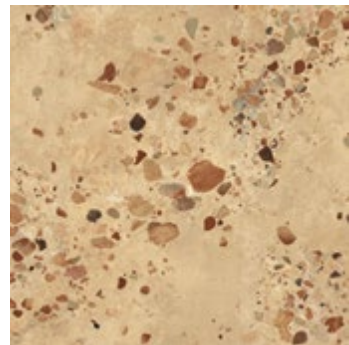

Fioranese reinterprets the Sicilian sandstone by proposing it in five very particular, yet simple colours: white, sand, grey, natural and black, on which unevenly distributed pebbles stand out with a harmonious and beautiful natural effect. The presence of uneven pebbles is emphasised by the MATTERonTOP technology developed by Fioranese, which allows to overcome the limits of the production process, adding textural richness, structure, depth and colour. This technology introduces a new passage that harmonises perfectly with the tile design, allowing to reach new boundaries in the definition of the finish, and to achieve remarkably high levels of naturalness.

# I Cocci Siciliani

GRES ++

BIANCO

SABBIA

GRIGIO

NATURALE

NERO

■ ▲  
Naturale/Rettificato  
Matte/Rectified  
Matt/Rektifiziert  
Matt/Rectifié

■ ▲  
Esterno/Rettificato  
Outdoor/Rectified  
Aussebereich/Rektifiziert  
Exterieur/Rectifié

● ●  
Disponibile in Bianco, Sabbia, Grigio e Naturale  
Available in the colours Bianco, Sabbia, Grigio and Naturale  
Disponibile dans les couleurs Bianco, Sabbia, Grigio et Naturale  
In den Farben Bianco, Sabbia, Grigio und Naturale erhältlich