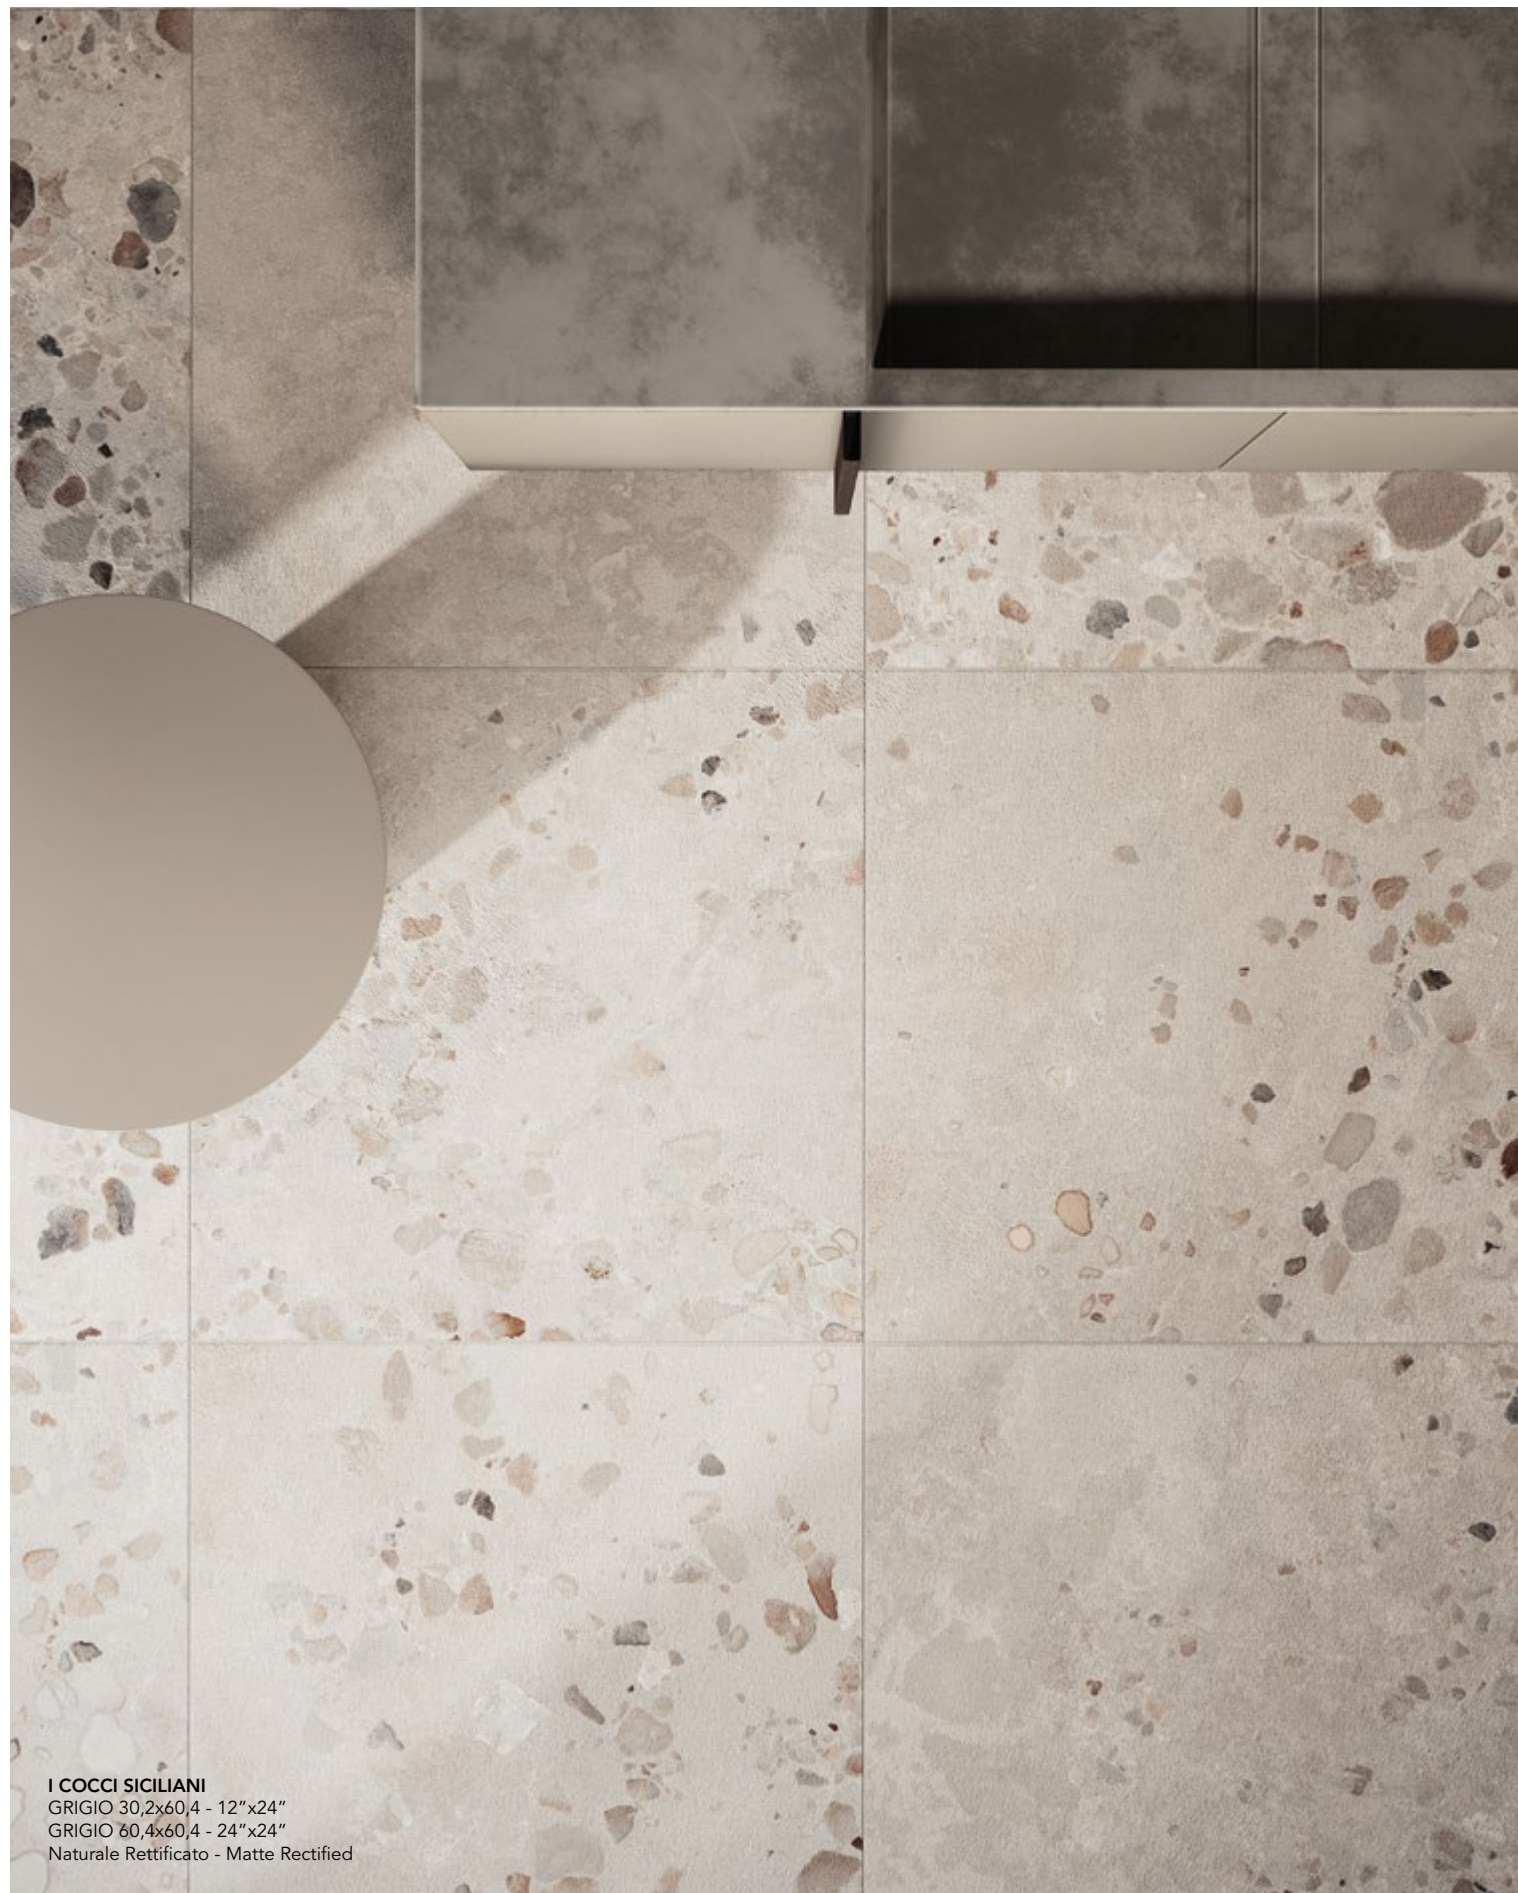

I COCCI SICILIANI
GRIGIO 30,2x60,4 - 12"x24"
GRIGIO 60,4x60,4 - 24"x24"
Naturale Rettificato - Matte Rectified