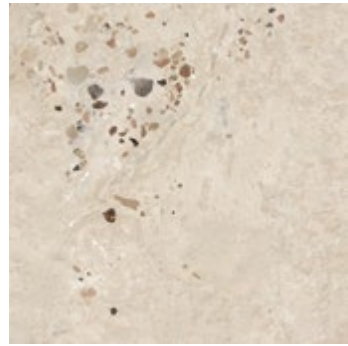

Collection

I Cocci Siciliani

GRES ++

SABBIA

■ ▲
Naturale/Rettificato
Matte/Rectified
Matt/Rektifiziert
Matt/Rectifié

■ ▲
Esterno/Rettificato
Outdoor/Rectified
Aussebereich/Rektifiziert
Exterieur/Rectifié

● ●
Disponibile in Bianco, Sabbia, Grigio e Naturale
Available in the colours Bianco, Sabbia, Grigio and Naturale
Disponibile dans les couleurs Bianco, Sabbia, Grigio et Naturale
In den Farben Bianco, Sabbia, Grigio und Naturale erhältlich

I COCCI SICILIANI
NATURALE 60,4x120,8 - 12" x 24"
Naturale Rettificato - Matte Rectified